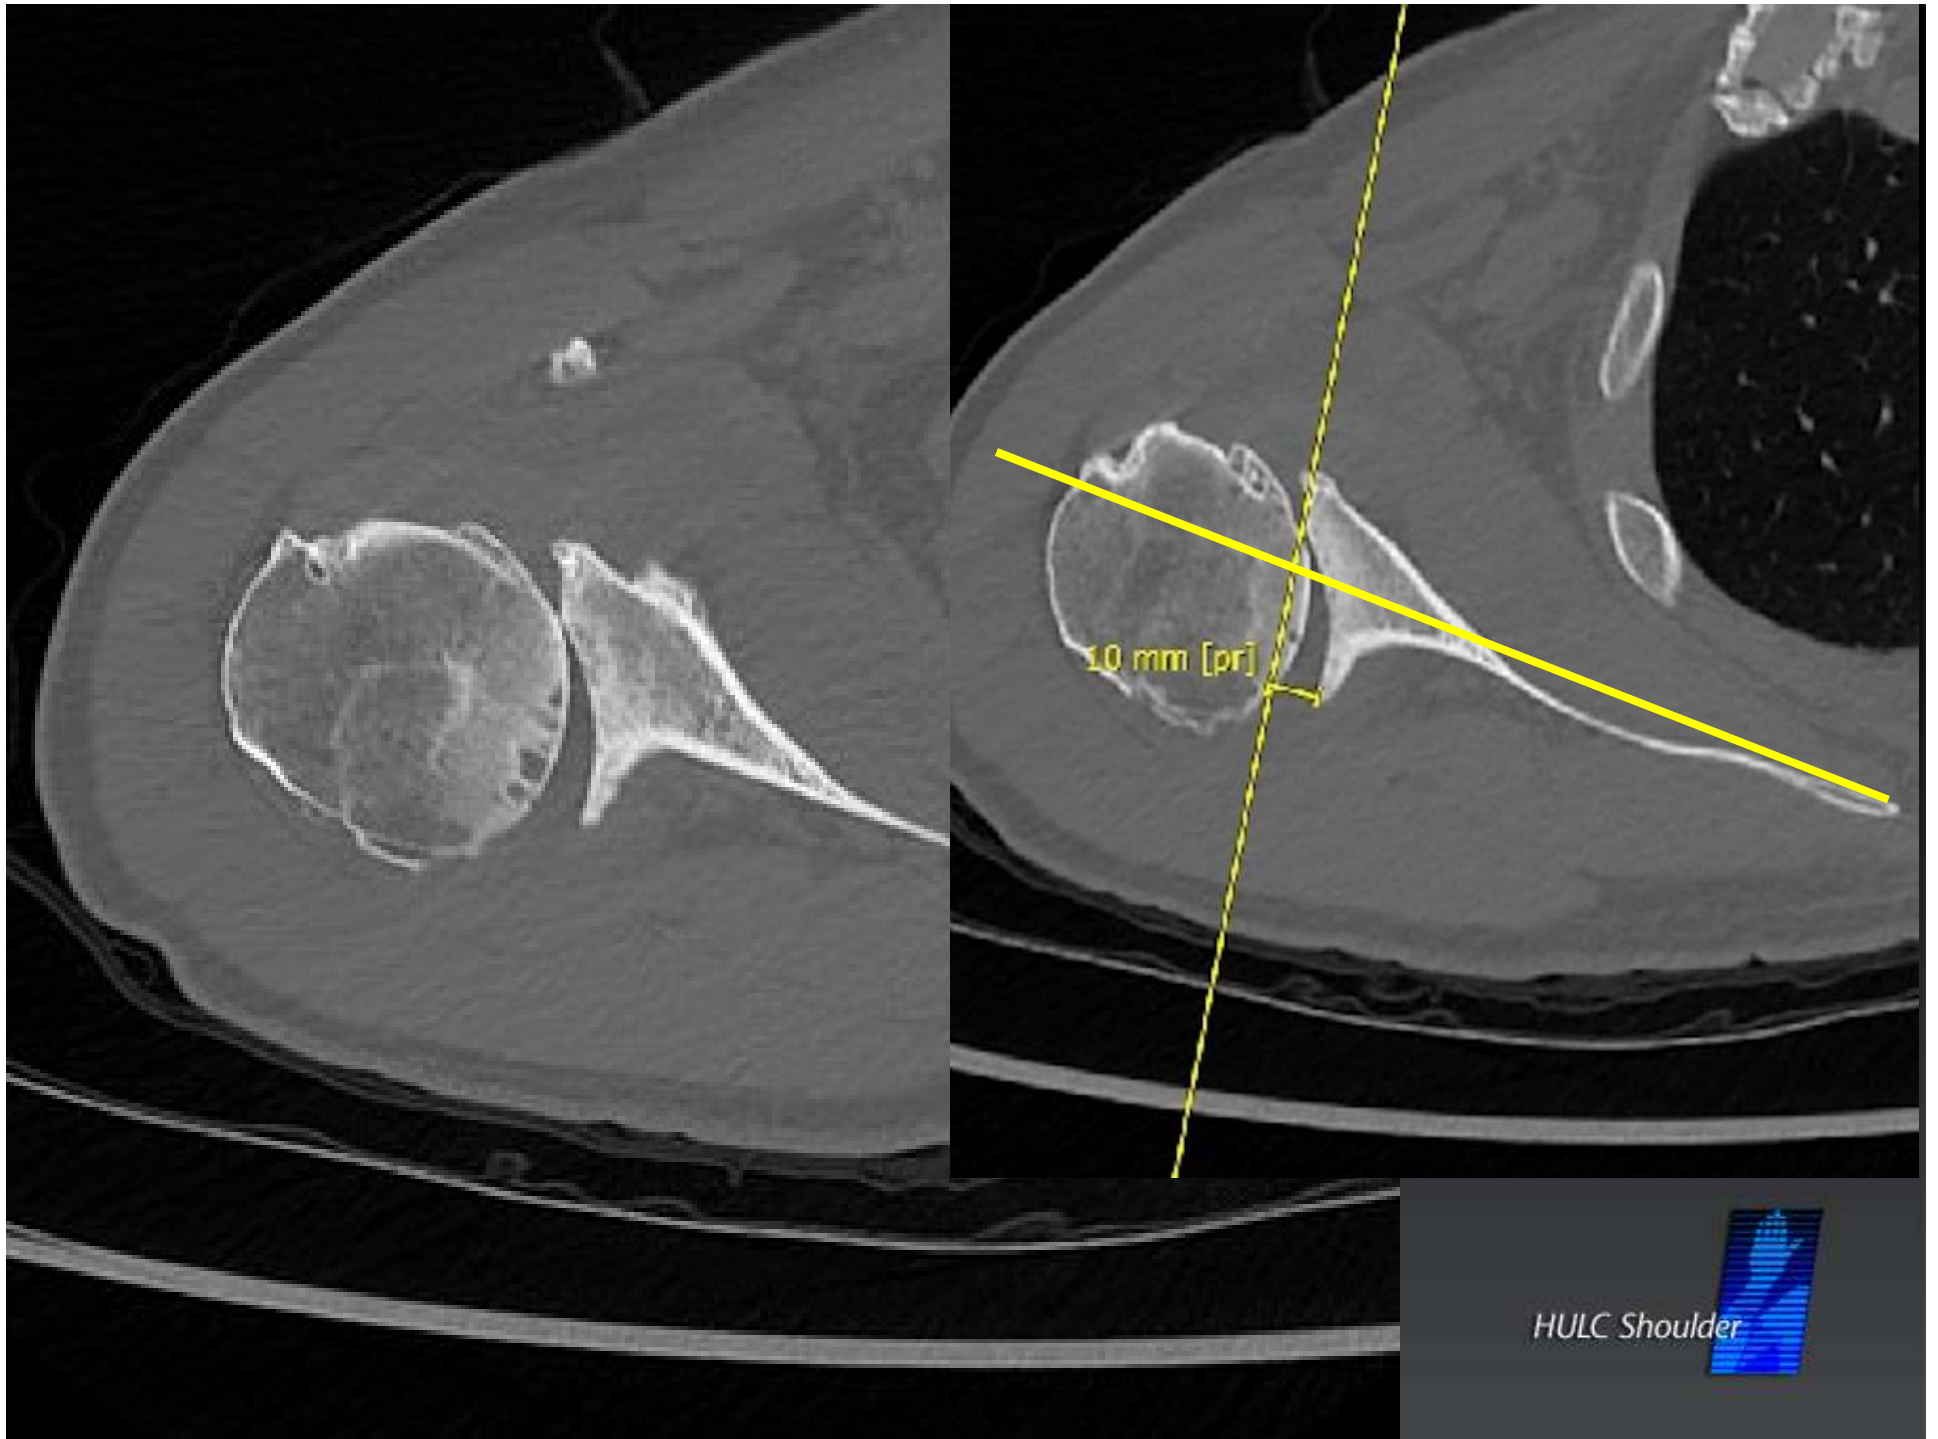

HULC Shoulder